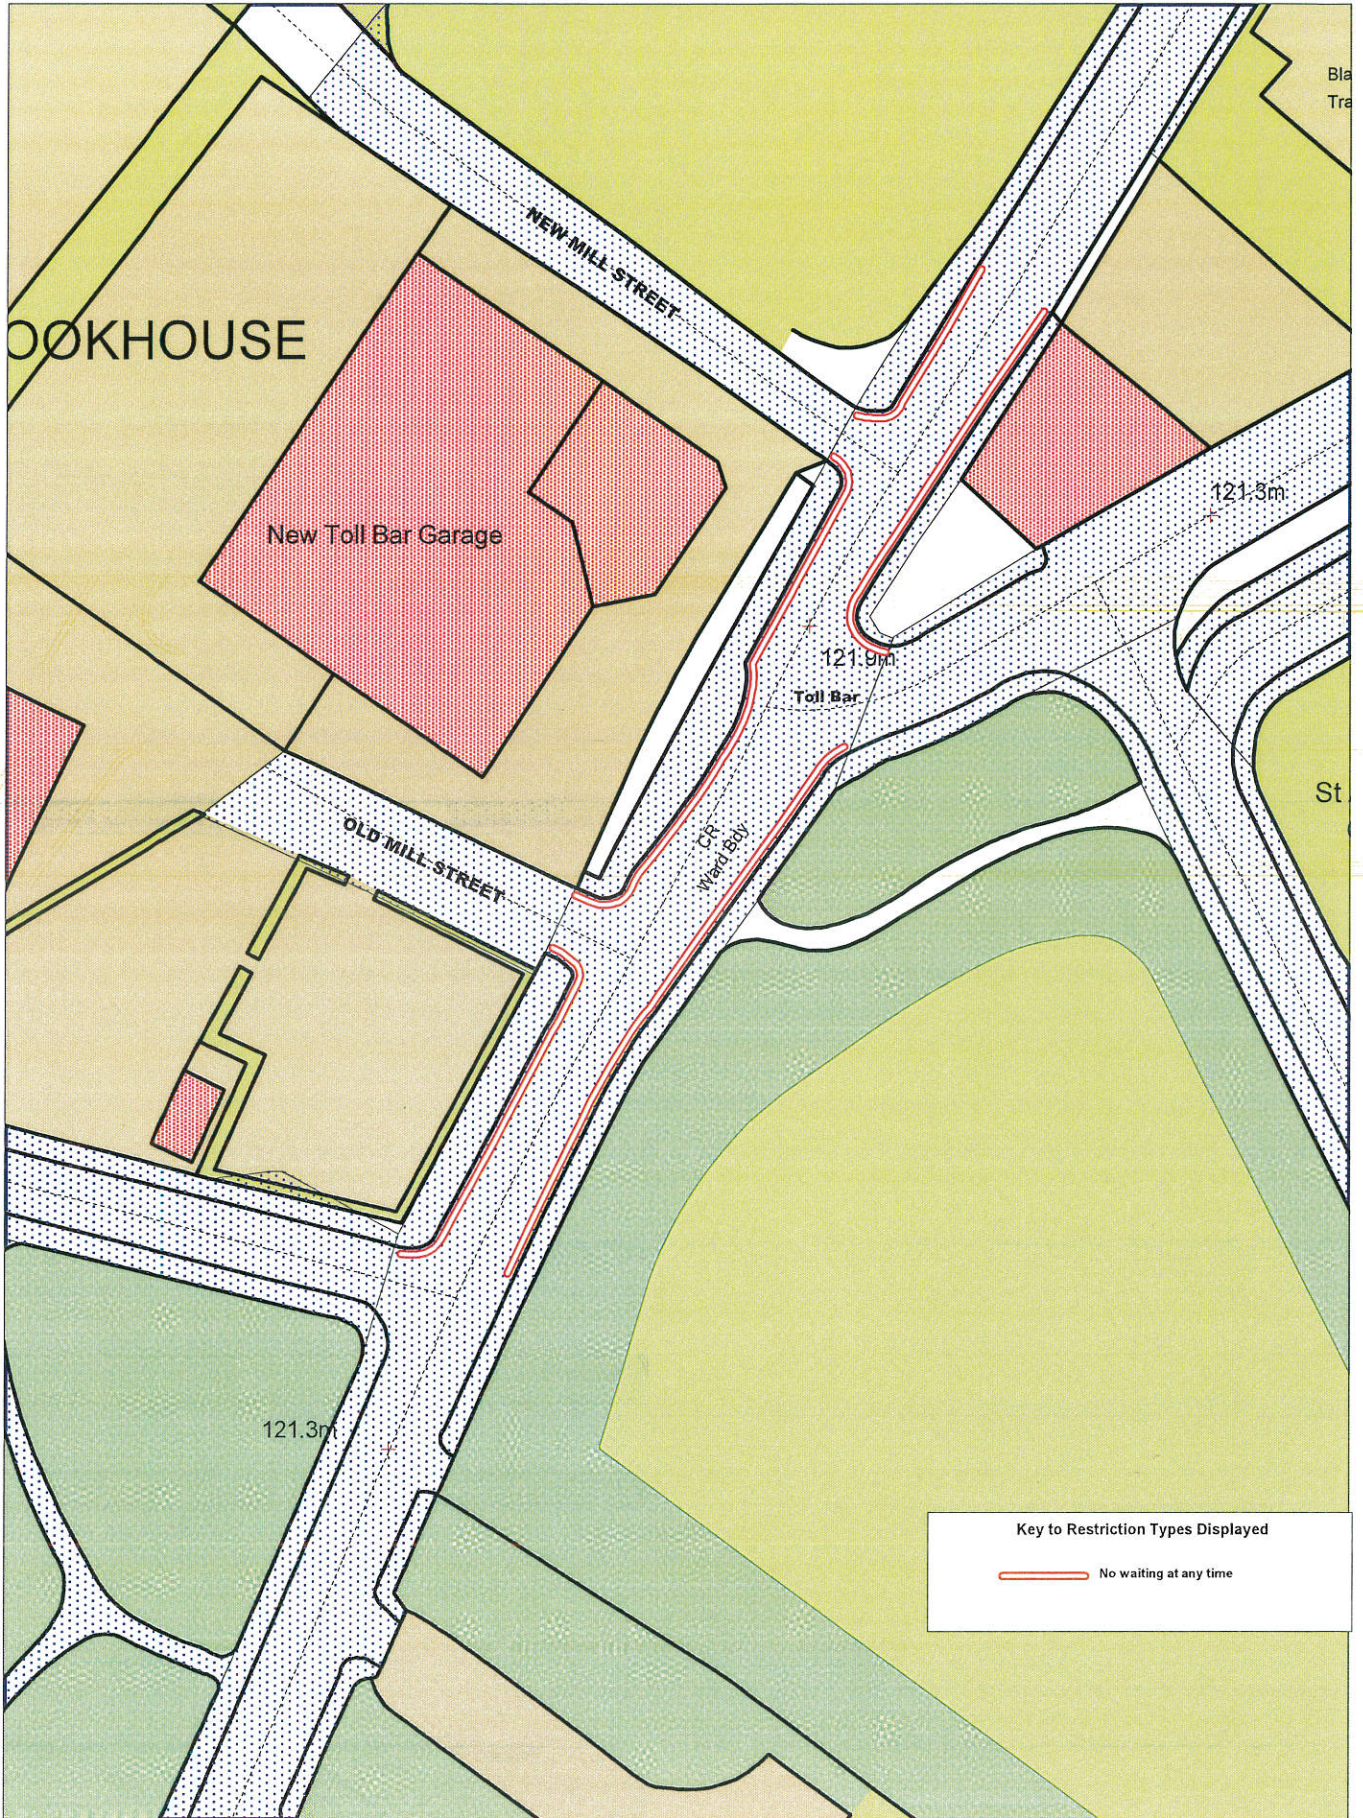

Key to Restriction Types Displayed

-  No waiting at any time
-  No Loading At Any Time
-  Limited Waiting
-  Prohibition of Driving

Working in partnership with
CAPITA

+ Crown copyright. All rights reserved
Licence No. 2003

Proposed Restrictions
Whalley New Road, Whalley Range and Mitton Street,
Blackburn

SCALE	1 : 840
DATE	26/07/2017
DRAWING No.	
DRAWN BY	

SCALE	1 : 750
DATE	26/07/2017
DRAWING No.	
DRAWN BY	